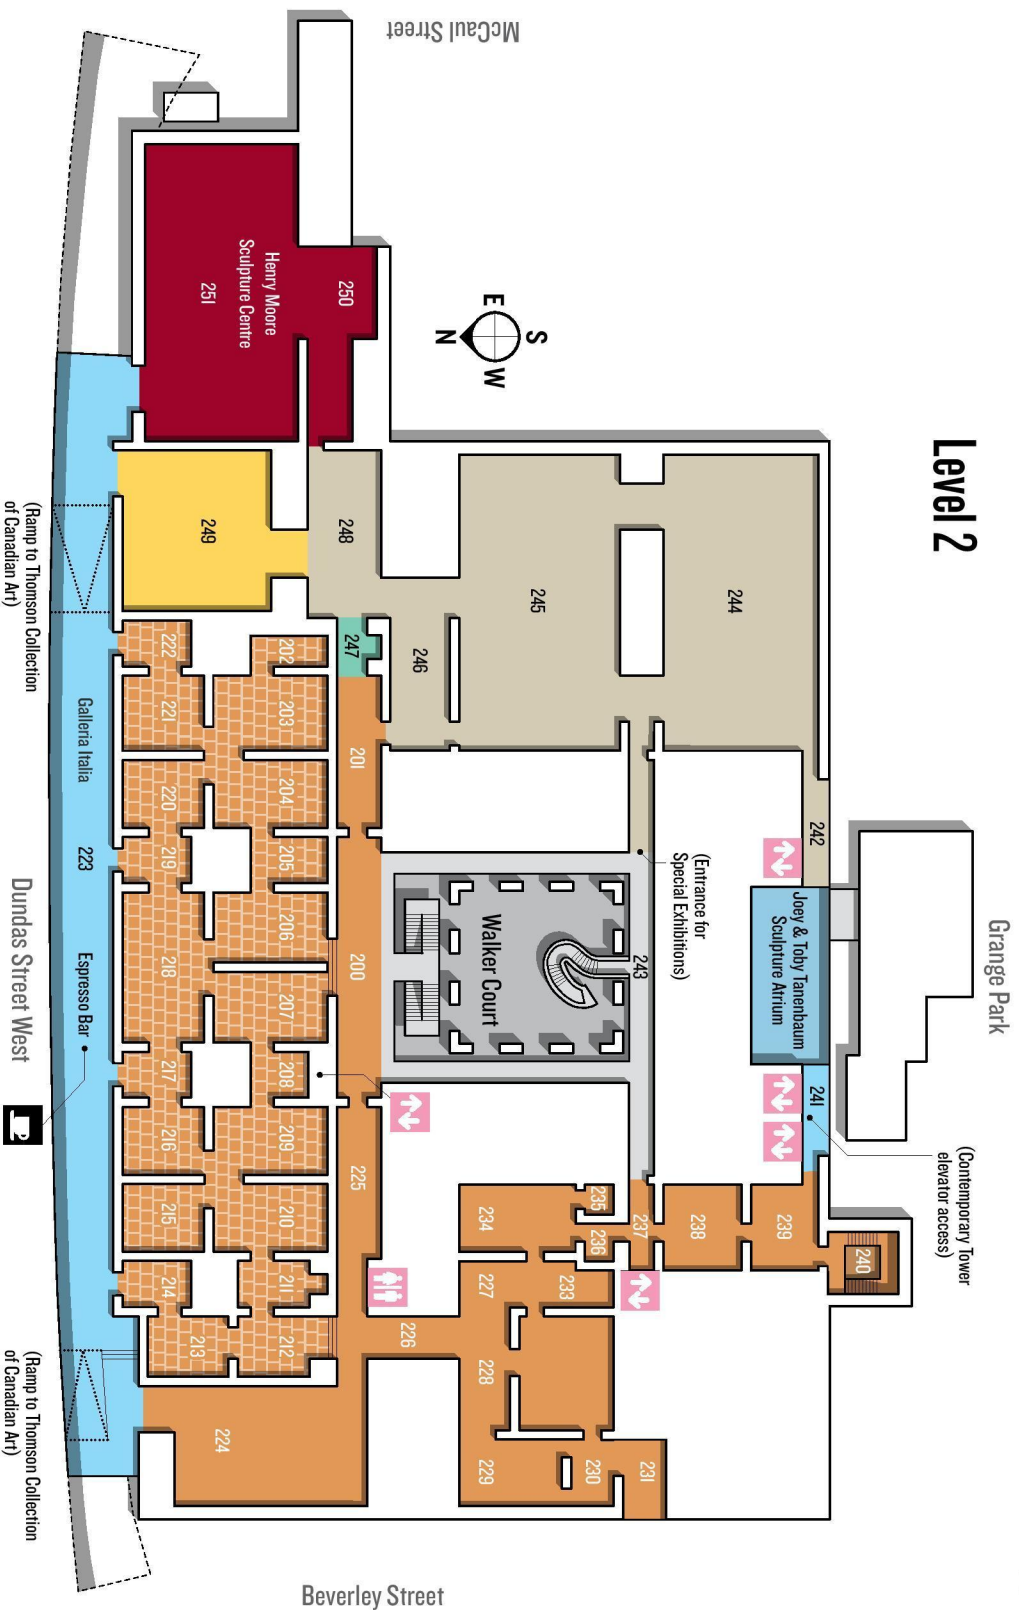

LEVEL 1 - LEVEL 2

AFRICAN	249
CANADIAN	
Thomson Collection of Canadian Art	202-222
J.S. McLean Centre for Canadian Art	200, 201, 224-239
David Milne Centre	240
CONTEMPORARY	
Galleria Italia	223
EUROPEAN	
Henry Moore Sculpture Centre	251
Henry Moore Study Centre	250
OCEANIC	247
SPECIAL EXHIBITIONS	244-246, 248

CANADIAN	
The Grange	147-150
Norma Ridley Members' Lounge	148
David Milne Centre	145
CONTEMPORARY	
Joey & Toby Tanenbaum Sculpture Atrium	146
EUROPEAN	
Thomson Collection of European Art	107-114
Tanenbaum Centre for European Art	115-129
PRINTS & DRAWINGS	134, 136-142
Marvin Gelber Print & Drawing Study Centre	143, 144
PHOTOGRAPHY	133, 135